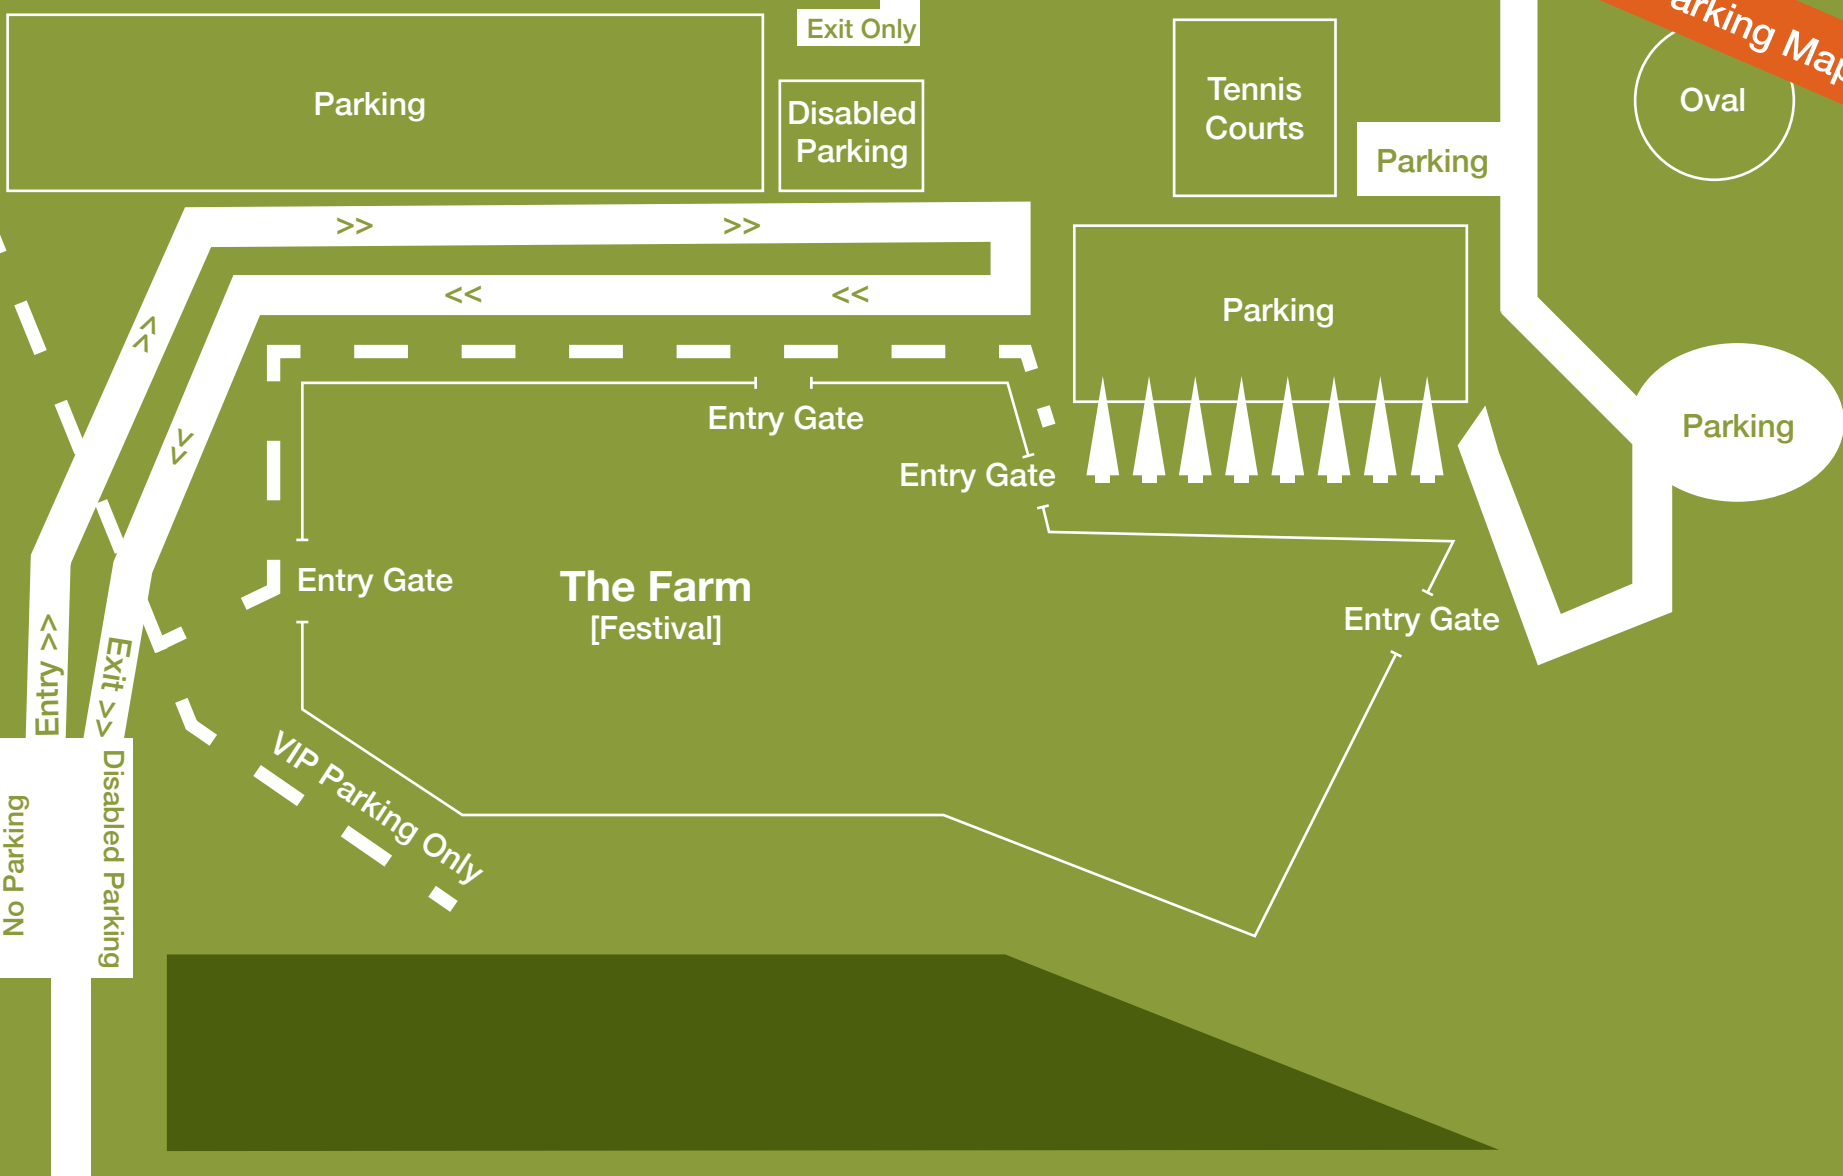

▲ To Windsor Road & M2

● Westwood Way

Underpass

● Elizabeth MacArthur Drive

<<street parking available>>

▼ To Old Windsor Road & M7

Parking

www.sydneyhillsevents.com.au